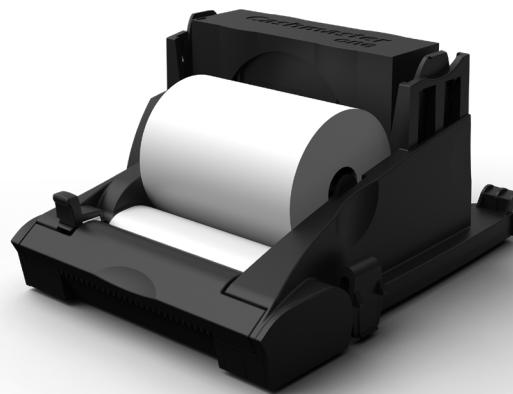

For use with the Cashmaster One product range

Space saving integrated printer - fits into your Cashmaster One device

Small and quiet

More energy efficient

For use with our new range

Cashmaster **one** **pro** **plus** **max**™

Cashmaster *printer one*

The Cashmaster Printer One for the Cashmaster One Product range

The Cashmaster Printer One is smaller, quieter and more energy-efficient than its predecessors. Designed specifically for use with the Cashmaster One range, attach the Cashmaster Printer One with one single click to the base of your device.